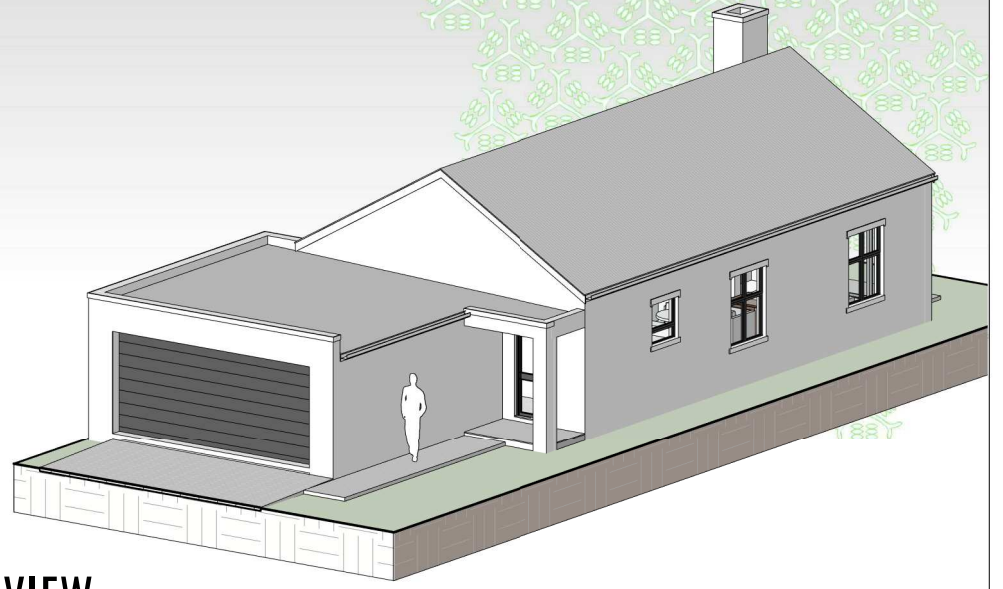

STREET ELEVATION

Scale: 1 : 100

3D VIEW

GROUND FLOOR

Scale: 1 : 100

Honeydew
COUNTRY ESTATE

hdv
hennie de villiers
ARCHITECTS

AREA SCHEDULE	
Name	Area
GROUND FLOOR	82 m ²
COVERED ENTRANCE	3 m ²
GARAGE	34 m ²
TOTAL AREA:	119 m²