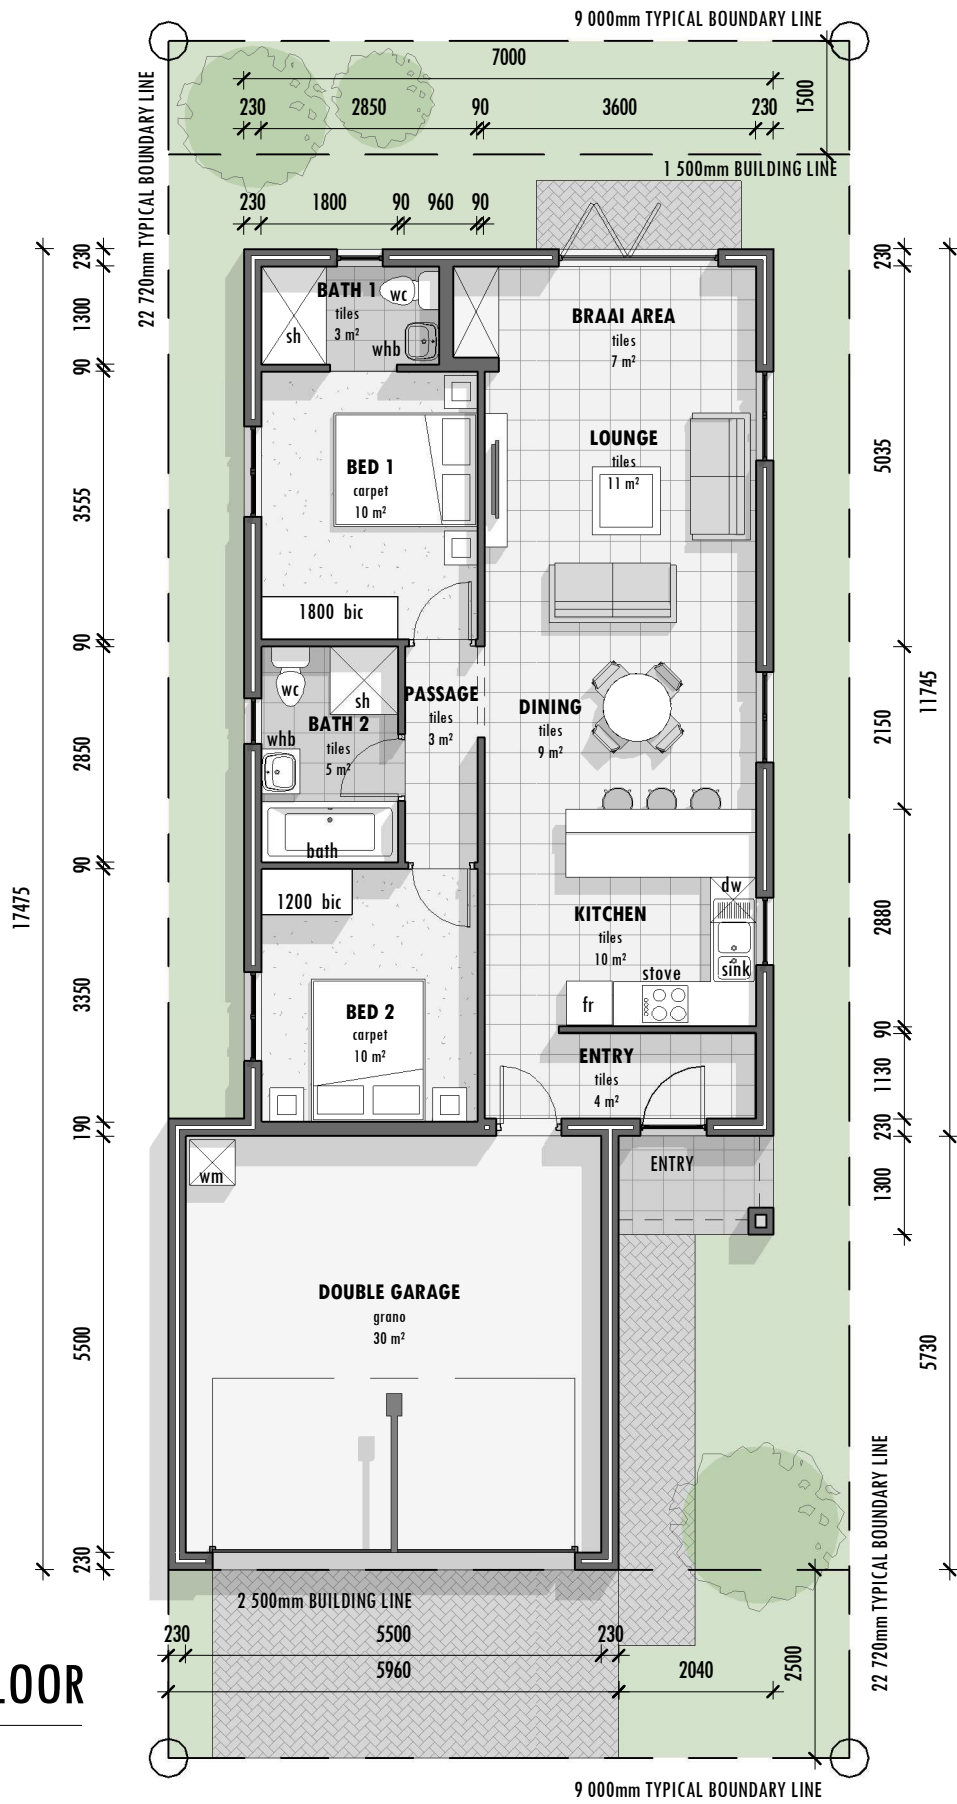

STREET ELEVATION

Scale: 1 : 100

3D VIEW

GROUND FLOOR

Scale: 1 : 100

Honeydew
COUNTRY ESTATE

hdv
hennie de villiers
ARCHITECTS

AREA SCHEDULE	
Name	Area
GROUND FLOOR	82 m ²
COVERED ENTRANCE	3 m ²
GARAGE	34 m ²
TOTAL AREA:	119 m²

UNIT TYPE

2